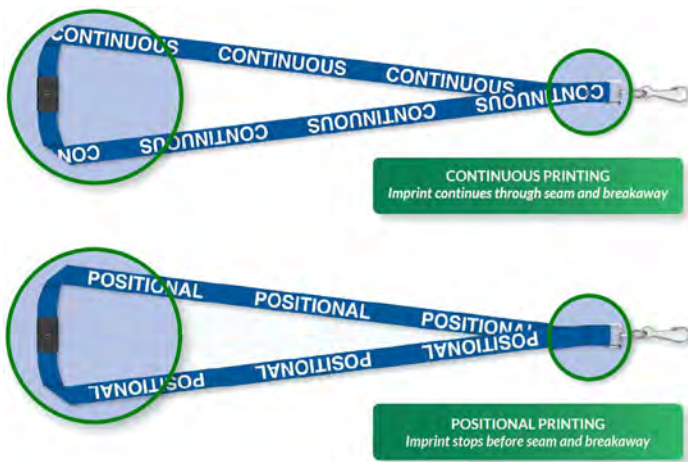

- 100
- 200
- 500
- 1000
- 2000

4 Color Lanyards with Plastic Hook - 3/4" Wide with Breakaway

Bring awareness to your company, school or event with bold dye-sublimation printed lanyards. Print them in whatever color, and however many colors, you desire. These lanyards include a safe breakaway feature and a wide, black or white plastic hook that keeps the ID always facing outward.

- 100
- 200
- 500
- 1000
- 2000

Dual Color Spirit Lanyards - 3/4" Wide with Breakaway

Promote your school or company colors while increasing student and staff safety by having them wear their ID. Your information will be silk screen printed onto the lanyard which comes with a safe, breakaway feature, and a wide, black or white plastic hook that keeps the ID always facing outward.

- 100
- 200
- 500
- 1000
- 2000

Most Common Dual-Color Lanyard Material & Imprint Colors

Standard Lanyard Attachments & Material Widths

Text Positioning & Artwork Requirements

ARTWORK GUIDELINES

Artwork files are acceptable from programs like Illustrator® or Photoshop® or in high resolution TIFF, PNG and JPEG formats.

SILK SCREEN LANYARD ARTWORK

Files must be in a vector format, such as an Adobe Illustrator® .AI file, for accurate resizing and exact color matching.

DYE-SUBLIMATED LANYARD ARTWORK

Files do not need to be vector format, though that is still the preferred type. Other high-resolution file types can be used, as long as they are transparent or without backgrounds.